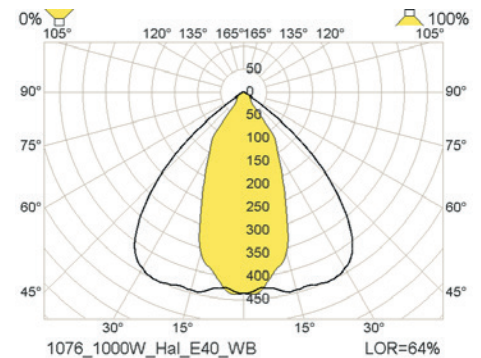

HOLLAND STANDARD

1076

FLOODLIGHT FOR HALOGEN LAMPS - 1000W

Application	Decks and holds, industrial and sport areas
Protection degree	IP67
Housing	Stainless steel deep drawn, seamless
Reflector	Highly polished aluminum, anodized
Finish	Powder coated white RAL 9016
Pane	Safety glass
Cable entry	Brass gland M24 x 1,5/ Brass M24 x 1,5
Lamp base	R7s / E40
Light source (not incl.)	R7s halogen lamp L 187.5mm, 750-1000W (for 1000W only use lamps of following manufactures BLV, Philips, General Electric) or E40 halogen lamp 500-1000W adjustable bracket with 4 mounting holes, Ø 10.5 / 14mm
Mounting	

PART NO.

1076090000	1 x 750 / 1000W max 240V narrow beam, M20
1076091000	1 x 750 / 1000W max 240V wide beam, M20
1076092000	1 x 500 / 1000W max 240V narrow beam, M24
1076093000	1 x 500 / 1000W max 240V wide beam, M24

WEIGHT

6,0 kg
6,5 kg
6,8 kg
6,6 kg