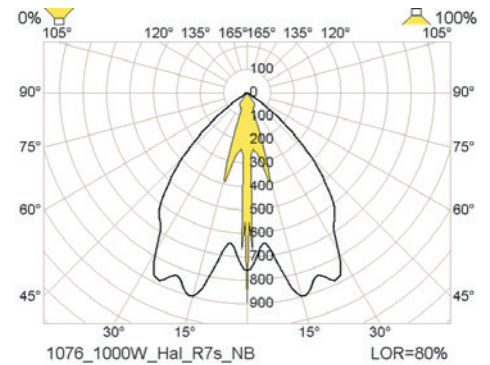

HOLLAND STANDARD

1076

FLOODLIGHT FOR HALOGEN LAMPS - 1000W

Application	Decks and holds, industrial and sport areas
Protection degree	IP67
Housing	Stainless steel deep drawn, seamless
Reflector	Highly polished aluminum, anodized
Finish	Powder coated white RAL 9016
Pane	Safety glass
Cable entry	Brass gland M24 x 1,5/ Brass M24 x 1,5
Lamp base	R7s / E40
Light source (not incl.)	R7s halogen lamp L 187.5mm, 750-1000W (for 1000W only use lamps of following manufactures BLV, Philips, General Electric) or E40 halogen lamp 500-1000W adjustable bracket with 4 mounting holes, Ø 10.5 / 14mm
Mounting	

PART NO.

1076090000	1 x 750 / 1000W max 240V narrow beam, M20
1076091000	1 x 750 / 1000W max 240V wide beam, M20
1076092000	1 x 500 / 1000W max 240V narrow beam, M24
1076093000	1 x 500 / 1000W max 240V wide beam, M24

WEIGHT

6,0 kg
6,5 kg
6,8 kg
6,6 kg