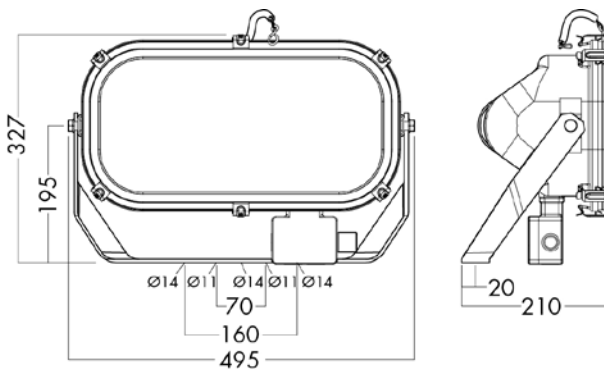

HOLLAND STANDARD

1076

FLOODLIGHT FOR HALOGEN LAMPS - 1000W

Application	Decks and holds, industrial and sport areas
Protection degree	IP67
Housing	Stainless steel deep drawn, seamless
Reflector	Highly polished aluminum, anodized
Finish	Powder coated white RAL 9016
Pane	Safety glass
Cable entry	Brass gland M24 x 1,5/ Brass M24 x 1,5
Lamp base	R7s / E40
Light source (not incl.)	R7s halogen lamp L 187.5mm, 750-1000W (for 1000W only use lamps of following manufactures BLV, Philips, General Electric) or E40 halogen lamp 500-1000W adjustable bracket with 4 mounting holes, Ø 10.5 / 14mm
Mounting	

PART NO.

1076090000	1 x 750 / 1000W max 240V narrow beam, M20
1076091000	1 x 750 / 1000W max 240V wide beam, M20
1076092000	1 x 500 / 1000W max 240V narrow beam, M24
1076093000	1 x 500 / 1000W max 240V wide beam, M24

WEIGHT

6,0 kg
6,5 kg
6,8 kg
6,6 kg