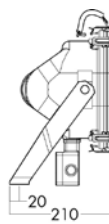

## FLOODLIGHT FOR HPS/MH LAMPS - 400W

<b>Application</b>	commercial shipping, industrial areas, yachts and fishing vessels.
<b>Protection degree</b>	IP67
<b>Housing</b>	Stainless steel deep drawn, seamless
<b>Reflector</b>	Highly polished aluminum, anodized
<b>Finish</b>	Powder coated white RAL 9010
<b>Pane</b>	Safety glass
<b>Cable entry</b>	Brass gland M24x1,5
<b>Lamp base</b>	E40
<b>Light source (not incl.)</b>	High Pressure Sodium (HPS), Metal Halid (MH) lamp
<b>Mounting</b>	adjustable bracket with 4 mounting holes, Ø 10.5 / 14mm

**PART NO.**

<a href="#">1076010000</a>	1 x 400W max 240V NB
<a href="#">1076011000</a>	1 x 400W max 240V WB
<a href="#">1076009000</a>	2 x 400W max 240V WB

**WEIGHT**

7,4 kg
7,4 kg
13,9 kg

\*Ballast not included, has to be bought separately