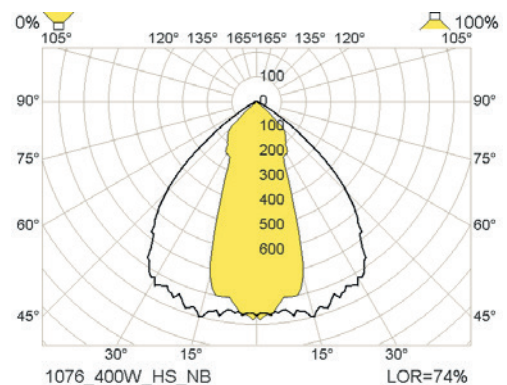

# HOLLAND STANDARD

1076

## FLOODLIGHT FOR HPS/MH LAMPS - 400W

<b>Application</b>	commercial shipping, industrial areas, yachts and fishing vessels.
<b>Protection degree</b>	IP67
<b>Housing</b>	Stainless steel deep drawn, seamless
<b>Reflector</b>	Highly polished aluminum, anodized
<b>Finish</b>	Powder coated white RAL 9010
<b>Pane</b>	Safety glass
<b>Cable entry</b>	Brass gland M24x1,5
<b>Lamp base</b>	E40
<b>Light source (not incl.)</b>	High Pressure Sodium (HPS), Metal Halid (MH) lamp
<b>Mounting</b>	adjustable bracket with 4 mounting holes, Ø 10.5 / 14mm

**PART NO.**

<a href="#">1076010000</a>	1 x 400W max 240V NB
<a href="#">1076011000</a>	1 x 400W max 240V WB
<a href="#">1076009000</a>	2 x 400W max 240V WB

**WEIGHT**

7,4 kg
7,4 kg
13,9 kg

\*Ballast not included, has to be bought separately