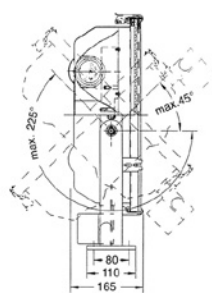

## FLOODLIGHT FOR HPS/MH LAMPS - 400W

<b>Application</b>	commercial shipping, industrial areas, yachts and fishing vessels.
<b>Protection degree</b>	IP67
<b>Housing</b>	Stainless steel deep drawn, seamless
<b>Reflector</b>	Highly polished aluminum, anodized
<b>Finish</b>	Powder coated white RAL 9010
<b>Pane</b>	Safety glass
<b>Cable entry</b>	Brass gland M24x1,5
<b>Lamp base</b>	E40
<b>Light source (not incl.)</b>	High Pressure Sodium (HPS), Metal Halid (MH) lamp
<b>Mounting</b>	adjustable bracket with 4 mounting holes, Ø 10.5 / 14mm

**PART NO.**

<a href="#">1076010000</a>	1 x 400W max 240V NB
<a href="#">1076011000</a>	1 x 400W max 240V WB
<a href="#">1076009000</a>	2 x 400W max 240V WB

**WEIGHT**

7,4 kg
7,4 kg
13,9 kg

\*Ballast not included, has to be bought separately