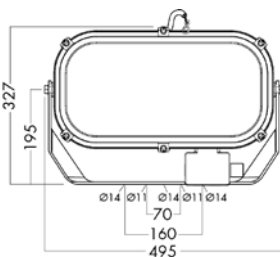

# HOLLAND STANDARD

1076

## FLOODLIGHT FOR HPS/MH LAMPS - 400W

<b>Application</b>	commercial shipping, industrial areas, yachts and fishing vessels.
<b>Protection degree</b>	IP67
<b>Housing</b>	Stainless steel deep drawn, seamless
<b>Reflector</b>	Highly polished aluminum, anodized
<b>Finish</b>	Powder coated white RAL 9010
<b>Pane</b>	Safety glass
<b>Cable entry</b>	Brass gland M24x1,5
<b>Lamp base</b>	E40
<b>Light source (not incl.)</b>	High Pressure Sodium (HPS), Metal Halid (MH) lamp
<b>Mounting</b>	adjustable bracket with 4 mounting holes, Ø 10.5 / 14mm

**PART NO.**

<a href="#">1076010000</a>	1 x 400W max 240V NB
<a href="#">1076011000</a>	1 x 400W max 240V WB
<a href="#">1076009000</a>	2 x 400W max 240V WB

**WEIGHT**

7,4 kg
7,4 kg
13,9 kg

\*Ballast not included, has to be bought separately