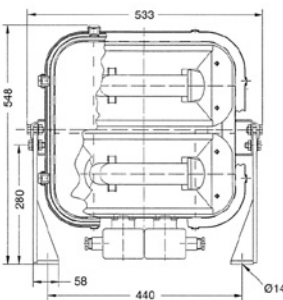

## FLOODLIGHT FOR HPS/MH LAMPS - 400W

<b>Application</b>	commercial shipping, industrial areas, yachts and fishing vessels.
<b>Protection degree</b>	IP67
<b>Housing</b>	Stainless steel deep drawn, seamless
<b>Reflector</b>	Highly polished aluminum, anodized
<b>Finish</b>	Powder coated white RAL 9010
<b>Pane</b>	Safety glass
<b>Cable entry</b>	Brass gland M24x1,5
<b>Lamp base</b>	E40
<b>Light source (not incl.)</b>	High Pressure Sodium (HPS), Metal Halid (MH) lamp
<b>Mounting</b>	adjustable bracket with 4 mounting holes, Ø 10.5 / 14mm

**PART NO.**

<a href="#">1076010000</a>	1 x 400W max 240V NB
<a href="#">1076011000</a>	1 x 400W max 240V WB
<a href="#">1076009000</a>	2 x 400W max 240V WB

**WEIGHT**

7,4 kg
7,4 kg
13,9 kg

\*Ballast not included, has to be bought separately