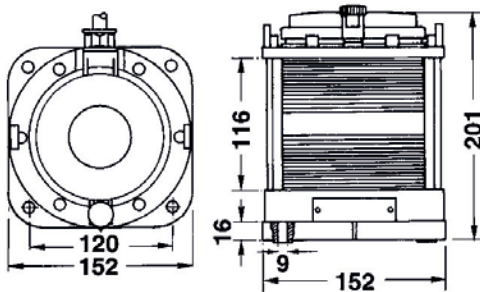

HOLLAND STANDARD

SERIES 55

NAVIGATION LIGHTS SERIES 55

Application	For vessels > 20 - < 50m For inland waterways without limitation of ship's length
Protection degree	IP56
Housing	Polycarbonate, glass fibre reinforced, other components of non-corrosive materials. Non magnetic, seawater resistant, housing colour black
Cable insert	PG13,5 with buckling protection
Lamp base	BAY 15d
Light source (not incl.)	Incandescent lamp 12V/24V - 25W BAY 15d
Mounting	Base flange attachment, 4 screws diameter 8mm (not included). All lights may also be hoisted

PART NO.

3535110000	Starboard, 2 nm
3534210000	Port, 2 nm
3532010000	Masthead, 5 nm
3533710000	Stern, 2 nm
3533410000	Stern yellow, 2 nm
3531710000	All round white/anchor/RIM, 2 nm
3531210000	All round red/NUC, 2 nm
3531110000	All round green, 2 nm

WEIGHT

1,3 kg
1,3 kg
1,3 kg
1,3 kg
1,3 kg
1,2 kg
1,2 kg
1,2 kg

Bulb (not included):

LAMP12V-25W incandescent lamp 12V 25W BAY 15d

LAMP24V-25W incandescent lamp 24V 25W BAY 15d