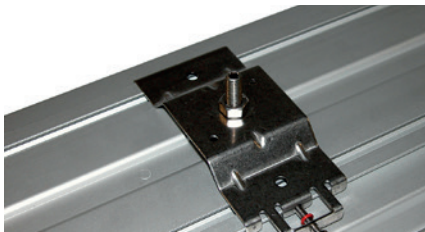

HOLLAND STANDARD

TX60

TX60 EX ZONE 1 OUTDOOR LUMINAIRE LED

Application	Ex Zone 1 and Zone 2 areas
Protection degree	IP66/67
Housing	Seawater resistant anodized aluminium
Optic	Soft opalic polycarbonate diffuser
Cable entry	M25-Polyamide, 07-17mm dia.
Light source	LED (2 x 12W or 2 x 24W)
Mounting	GL version with brackets, AS version with bolts, mounting distance adjustable

AS mounting system

GL mounting system

PART NO.

TX60095000	2200 850 230 M25 GL
TX60095400	2200 850 230 M25 AS
TX60695000	4500 850 230 M25 GL
TX60695400	4500 850 230 M25 AS

WEIGHT

4,0 kg
3,8 kg
7,3 kg
7,1 kg