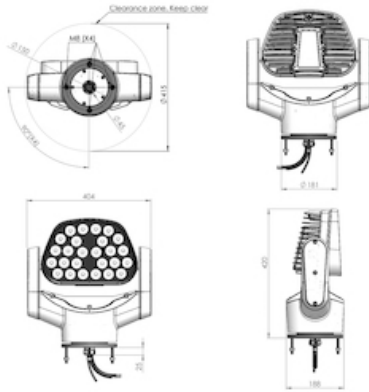

Electrical Data

Main Feed DC (V) Min	18
Main Feed DC (V) Max	30
Total consumption (W)	550

Housing

Body colour	Black
-------------	-------

Dimensions

Net weight (kg)	21.16
-----------------	-------

Logistic Data

Net weight (kg)	21.16
-----------------	-------

Remarks

NOTE: This is just the searchlight.
For a working system add OP4G Operator Panel LNSLS-90104.
For AC variant add a PSU LNCLN0722

Illustrations

Images