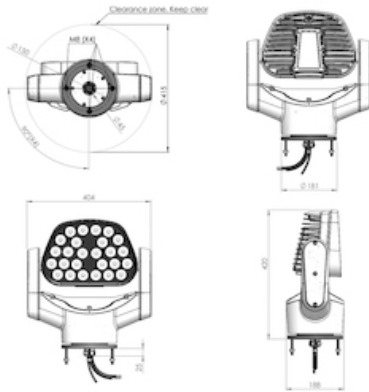

Electrical Data

Main Feed DC (V) Min	18
Main Feed DC (V) Max	30
Systemleistung (W)	550

Housing

Farbe des Gehäuses	White
--------------------	-------

Dimensions

Nettogewicht (kg)	21.16
-------------------	-------

Logistic Data

Nettogewicht (kg)	21.16
-------------------	-------

Bemerkungen

NOTE: This is just the searchlight.

For a working system add OP4G Operator Panel LNSLS-90104.

For AC variant add a PSU LNCLN0722

Illustrations

Images