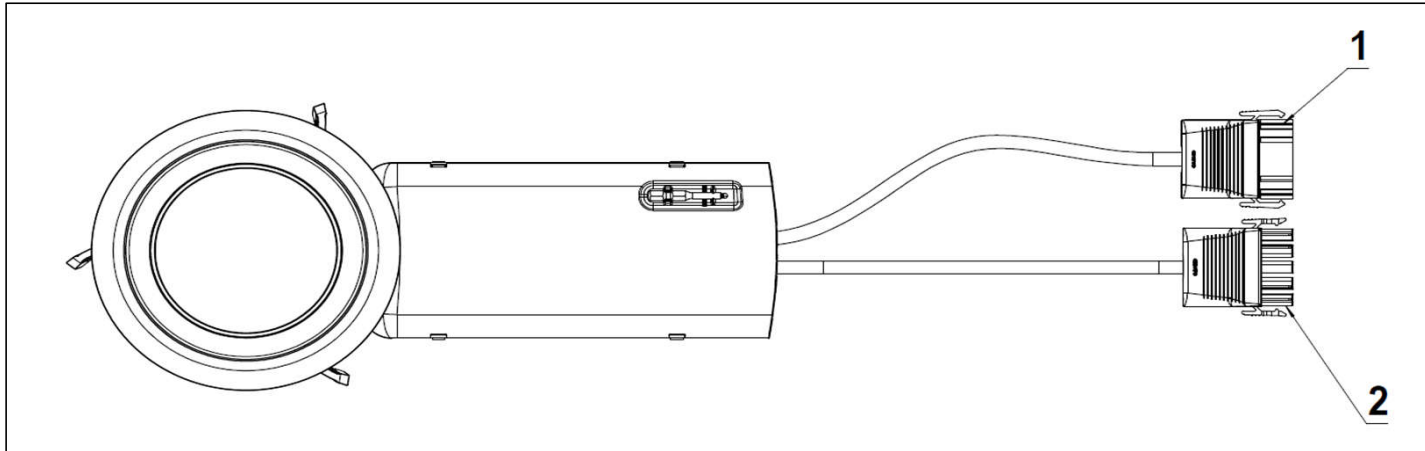

DL60-D70 quick connector guide*

***DL60-RF155 please see page 2**

Drawing 1: DL60-D70 with quick connect options

Table 1 - quick connector guide*

Dimmable (DALI / 1-10V)	1 (POWER IN)	2 (POWER OUT)
1xQCE	ENSTO NCC51 MALE	ENSTO NCC52 FEMALE
2xQCE	ENSTO NCC51 MALE	
1xQCA	WAGO MIDI 5P Blue MALE	WAGO MIDI 5P Blue FEMALE
2xQCA	WAGO MIDI 5P Blue MALE	
1xQCW	WIELAND GST18i5 Blue MALE	WIELAND GST18i5 Blue FEMALE
2xQCW	WIELAND GST18i5 Blue MALE	
Non-dimmable	1 (POWER IN)	2 (POWER OUT)
1xQCE HF	ENSTO NAC31 MALE	ENSTO NAC32 FEMALE
2xQCE HF	ENSTO NAC31 MALE	
1xQCA HF	WAGO MIDI 3P MALE	WAGO MIDI 3P FEMALE
2xQCA HF	WAGO MIDI 3P MALE	
1xQCW	WIELAND GST18i3 MALE	WIELAND GST18i3 FEMALE
2xQCW	WIELAND GST18i3 MALE	

***DL60-RF155 please see page 2**

DL60-RF155

Some versions of DL60-RF155 have internal sockets and plugs - drawing 2, table 2

Drawing 2: DL60-RF155 with internal sockets

Table 2 - versions using internal sockets **