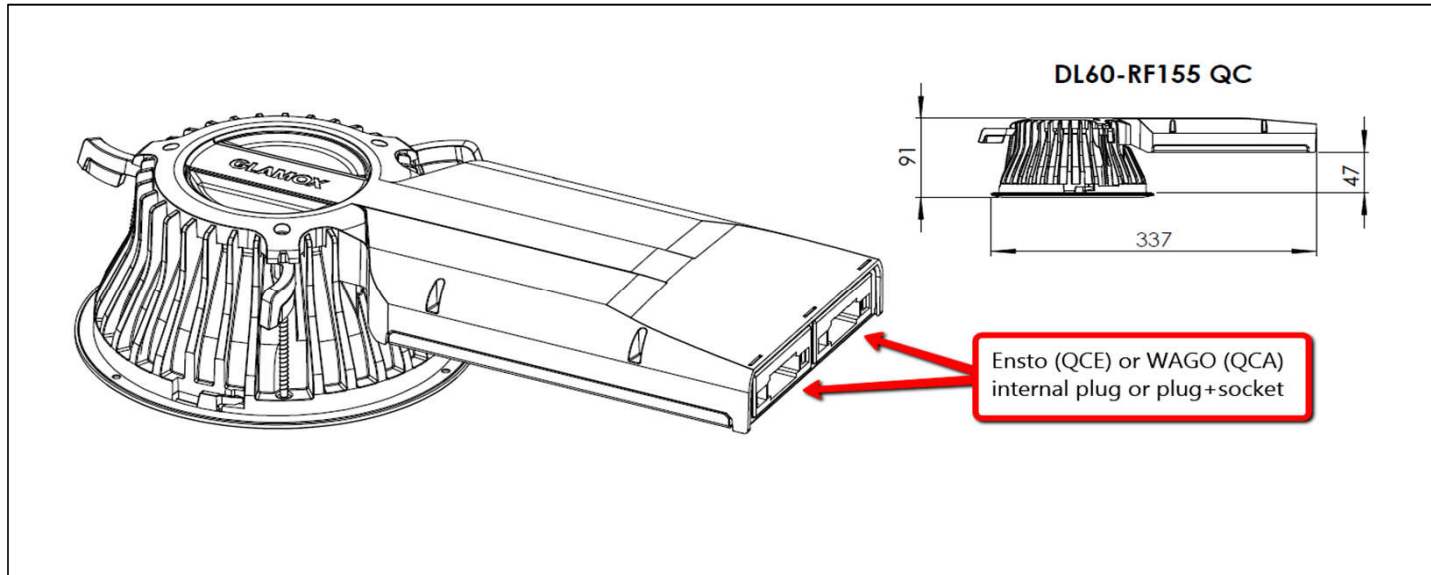

DL60-D70 quick connector guide*

***DL60-RF155 please see page 2**

Drawing 1: DL60-D70 with quick connect options

Table 1 - quick connector guide*

Dimmable (DALI / 1-10V)	1 (POWER IN)	2 (POWER OUT)
1xQCE	ENSTO NCC51 MALE	ENSTO NCC52 FEMALE
2xQCE	ENSTO NCC51 MALE	
1xQCA	WAGO MIDI 5P Blue MALE	WAGO MIDI 5P Blue FEMALE
2xQCA	WAGO MIDI 5P Blue MALE	
1xQCW	WIELAND GST18i5 Blue MALE	WIELAND GST18i5 Blue FEMALE
2xQCW	WIELAND GST18i5 Blue MALE	
Non-dimmable	1 (POWER IN)	2 (POWER OUT)
1xQCE HF	ENSTO NAC31 MALE	ENSTO NAC32 FEMALE
2xQCE HF	ENSTO NAC31 MALE	
1xQCA HF	WAGO MIDI 3P MALE	WAGO MIDI 3P FEMALE
2xQCA HF	WAGO MIDI 3P MALE	
1xQCW	WIELAND GST18i3 MALE	WIELAND GST18i3 FEMALE
2xQCW	WIELAND GST18i3 MALE	

***DL60-RF155 please see page 2**

DL60-RF155

Some versions of DL60-RF155 have internal sockets and plugs - drawing 2, table 2

Drawing 2: DL60-RF155 with internal sockets

Table 2 - versions using internal sockets **

Dimmable (DALI / 1-10V)	1 (POWER IN)	2 (POWER OUT)
1xQCE	ENSTO NCC51 MALE	
2xQCE	external plug (Table 1)	external socket (Table 1)
1xQCA	WAGO MIDI 5P Blue MALE	
2xQCA	WAGO MIDI 5P Blue MALE	WAGO MIDI 5P Blue FEMALE
Non-dimmable	1 (POWER IN)	2 (POWER OUT)
1xQCE HF	ENSTO NAC31 MALE	
2xQCE HF	ENSTO NAC31 MALE	ENSTO NAC32 FEMALE
1xQCA HF	WAGO MIDI 3P MALE	
2xQCA HF	WAGO MIDI 3P MALE	WAGO MIDI 3P FEMALE