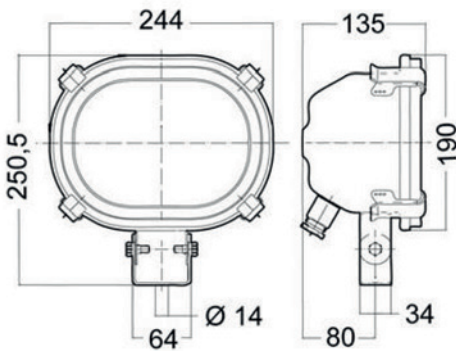

HOLLAND STANDARD

1076

FLOODLIGHT HALOGEN

Application	Yachts, fishing vessels, commercial shipping and industrial areas
Protection degree	IP67
Housing	Stainless steel deep drawn, seamless
Reflector	Highly polished aluminum, anodized
Finish	Powder coated white RAL 9016
Pane	Safety glass
Cable entry	Brass cable gland M24 x 1.5
Lamp base	R7s
Light source	halogen lamp L60.2 - 114,2mm, 100-200W, adjustable socket Distance (L 114,2mm = standard) (not included)
Mounting	Adjustable bracket with central mounting hole, Ø 14mm

PART NO.

[1076060000](#)

1 x 200W max 240V

WEIGHT

3,0kg