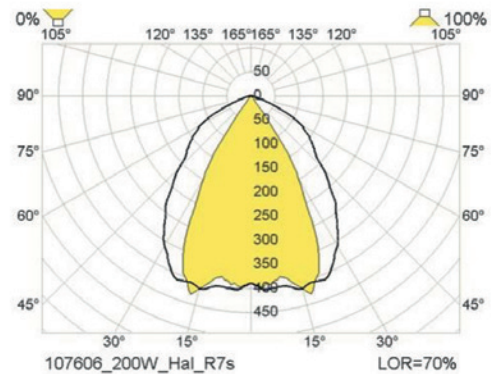

HOLLAND STANDARD

1076

FLOODLIGHT HALOGEN

Application	Yachts, fishing vessels, commercial shipping and industrial areas
Protection degree	IP67
Housing	Stainless steel deep drawn, seamless
Reflector	Highly polished aluminum, anodized
Finish	Powder coated white RAL 9016
Pane	Safety glass
Cable entry	Brass cable gland M24 x 1.5
Lamp base	R7s
Light source	halogen lamp L60.2 - 114,2mm, 100-200W, adjustable socket Distance (L 114,2mm = standard) (not included)
Mounting	Adjustable bracket with central mounting hole, Ø 14mm

PART NO.

[1076060000](#)

1 x 200W max 240V

WEIGHT

3,0kg