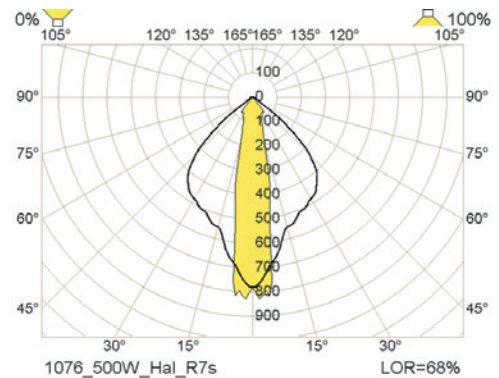

HOLLAND STANDARD

1076

FLOODLIGHT FOR HALOGEN LAMPS - 500W

Application	Decks and holds, ramps, industrial and sport areas
Protection degree	IP67
Housing	Stainless steel deep drawn, seamless
Reflector	Highly polished aluminum, anodized
Finish	Powder coated white RAL 9016
Pane	Safety glass
Cable entry	Brass gland M24 x 1,5
Lamp base	R7s
Light source (not incl.)	Halogen lamp L114, 2mm, 200 / 300 / 500W
Mounting	Adjustable bracket with 4 mounting holes, Ø 10.5/14mm

PART NO.

[1076001000](#)

1 x 200 / 300 / 500W max 240V

WEIGHT

5,5kg