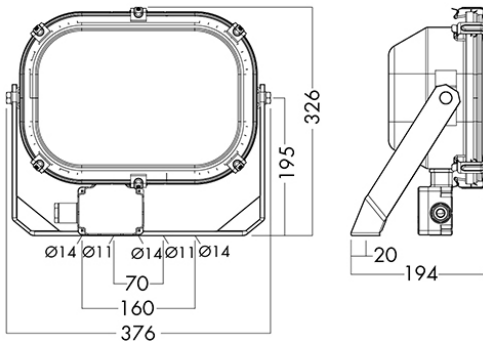

HOLLAND STANDARD

1076

FLOODLIGHT FOR HALOGEN LAMPS - 500W

Application	Decks and holds, ramps, industrial and sport areas
Protection degree	IP67
Housing	Stainless steel deep drawn, seamless
Reflector	Highly polished aluminum, anodized
Finish	Powder coated white RAL 9016
Pane	Safety glass
Cable entry	Brass gland M24 x 1,5
Lamp base	R7s
Light source (not incl.)	Halogen lamp L114, 2mm, 200 / 300 / 500W
Mounting	Adjustable bracket with 4 mounting holes, Ø 10.5/14mm

PART NO.

[1076001000](#)

1 x 200 / 300 / 500W max 240V

WEIGHT

5,5kg