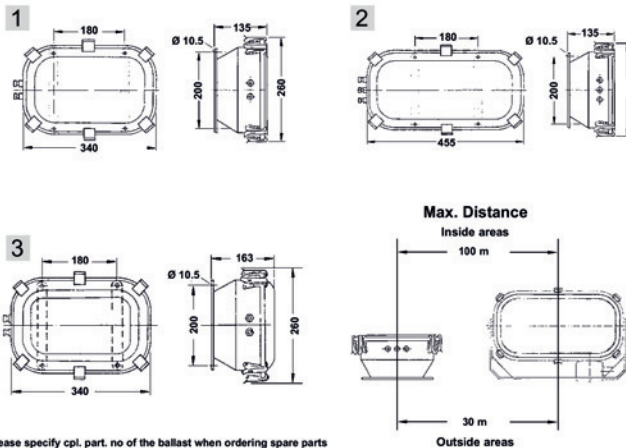

HOLLAND STANDARD

1507

BALLAST UNIT FOR FLOODLIGHT

Application	Ballasts for non explosion proof areas
Protection degree	IP67
Housing	Stainless steel deep drawn, seamless
Finish	Powder coated white RAL 9010
Cable entry	Brass glands M24x1,5
Mounting	2 welded brackets with 2 mounting holes each, \varnothing 10.5mm

PART NO.

1507002000	1 x 400W, HPS, 230V 50Hz, h.p.f.c.~
1507004000	1 x 400W, HPS, 220V 60Hz, h.p.f.c.~
1507006000	2 x 400W, HPS, 220V 50Hz, h.p.f.c.~
1507008000	2 x 400W, HPS, 220V 60Hz, h.p.f.c.~

WEIGHT

7,8 kg
7,8 kg
13,6 kg
13,6 kg

h.p.f.c.~ compensated version (with capacitor)