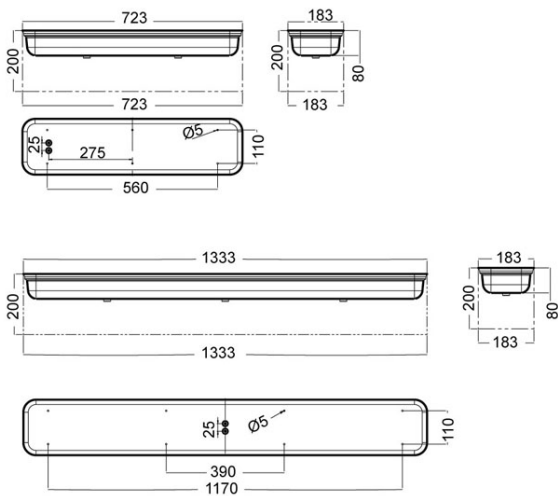

HOLLAND STANDARD

1961/1971

1961-1971 CEILING LUMINAIRE

Application	Kitchens, galleys, pantries, provision rooms, easy to clean, according to USPH rules, flat design
Protection degree	IP67
Ground plate	Stainless steel
Gear tray	Zinc coated steel sheet
Finish	Powder coated white RAL 9016
Diffuser	Clear polycarbonate
Cable entry	2 holes dia. 10mm
Light source	LED (incl.)
Mounting	6 mounting holes, Ø 5mm

PART NO.

Ceiling luminaire LED IP67

1961312201	2200 840 220-240 LED 0°
1961372201	4500 840 220-240 LED 0°
1961317201	2200 840 220-240 LED 120°

WEIGHT

2,8 kg
4,5 kg
2,8 kg

h.p.f.c.~ compensated version (with capacitor)