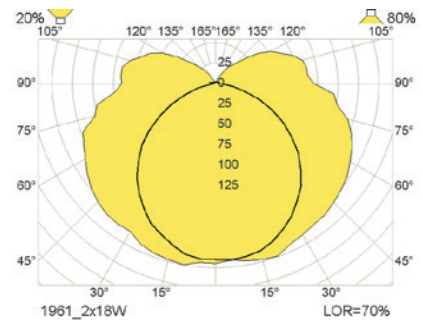

HOLLAND STANDARD

1961/1971

1961-1971 CEILING LUMINAIRE

Application	Kitchens, galleys, pantries, provision rooms, easy to clean, according to USPH rules, flat design
Protection degree	IP67
Ground plate	Stainless steel
Gear tray	Zinc coated steel sheet
Finish	Powder coated white RAL 9016
Diffuser	Clear polycarbonate
Cable entry	2 holes dia. 10mm
Light source	LED (incl.)
Mounting	6 mounting holes, Ø 5mm

PART NO.

Ceiling luminaire LED IP67

1961312201	2200 840 220-240 LED 0°
1961372201	4500 840 220-240 LED 0°
1961317201	2200 840 220-240 LED 120°

WEIGHT

2,8 kg
4,5 kg
2,8 kg

h.p.f.c.~ compensated version (with capacitor)