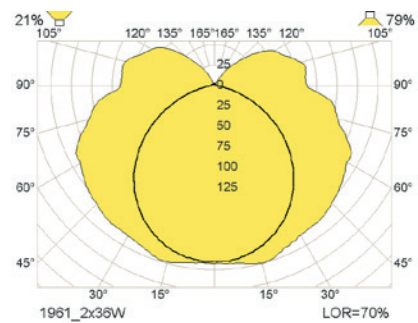

HOLLAND STANDARD

1961/1971

1961-1971 CEILING LUMINAIRE

Application	Kitchens, galleys, pantries, provision rooms, easy to clean, according to USPH rules, flat design
Protection degree	IP67
Ground plate	Stainless steel
Gear tray	Zinc coated steel sheet
Finish	Powder coated white RAL 9016
Diffuser	Clear polycarbonate
Cable entry	2 holes dia. 10mm
Light source	LED (incl.)
Mounting	6 mounting holes, Ø 5mm

PART NO.

Ceiling luminaire LED IP67

1961312201	2200 840 220-240 LED 0°
1961372201	4500 840 220-240 LED 0°
1961317201	2200 840 220-240 LED 120°

WEIGHT

2,8 kg
4,5 kg
2,8 kg

h.p.f.c.~ compensated version (with capacitor)