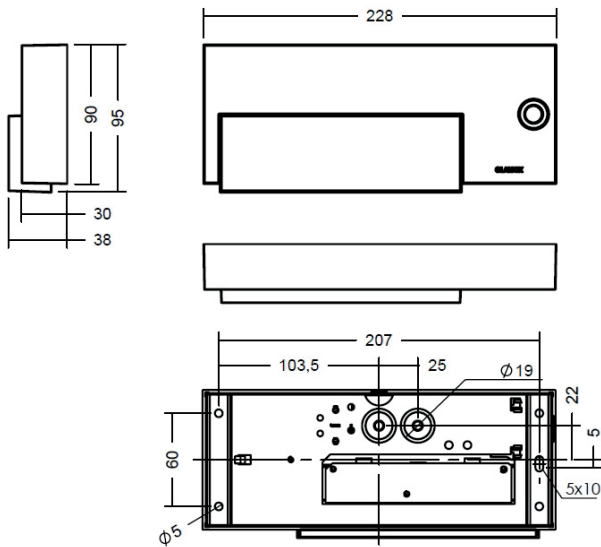

HOLLAND STANDARD

AL42

AL42 BERTH LIGHT LED

Application	Bed light for cabins
Protection degree	IP40
Housing	Polyamide
Diffuser	Opal - white polycarbonate
Light source (incl)	LED - 6W
Supply voltage	110-230V
Mounting	3 screws

PART NO.

AL4211300	AL42-W95 LED 350 S 830
AL4212300	AL42-W95 LED 350 S-DIM 830
AL4222300	AL42-W95 LED 350 S-DIM 830 USB

WEIGHT

0,6 kg
0,6 kg
0,6 kg