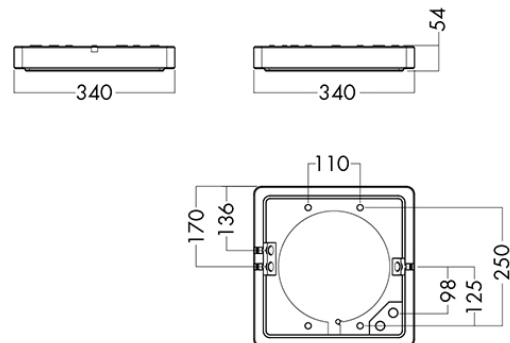

HOLLAND STANDARD

AL60/61

AL60/61 SURFACE MOUNTED LIGHT INSIDE/OUTSIDE

Application	Indoor (AL60) / Outdoor (AL61)
Protection degree	IP54 (AL60) - IP65 (AL61)
Housing	Die-cast Aluminium painted in polyester powder paint in color Grey (RAL 9006), White (RAL 9016) or Black (RAL 9005).
Cable insert	3 x M20 grommet cable gland takes cables from 7 - 11mm dia.
Light source	LED
Supply voltage	230V
Mounting	Surface or wall mounting, fixed with 4 screws

PART NO.

AL60 series (inside)

AL6031305	1000 HF 830 GR/GR	2,3 kg
AL6031309	1000 HF 830 WH/WH	2,8 kg
AL6041304	1700 HF 830 GR/GR	3,1 kg
AL6041308	1700 HF 830 WH/WH	3,0 kg

Other color decor; black/chrome/copper on request

AL61 series (outside)

AL6131300	1000HF 830 GR	2,6 kg
AL6131301	1000HF 830 WH	2,6 kg
AL6141300	1700HF 830 GR	3,4 kg
AL6141301	1700HF 830 WH	3,3 kg

WEIGHT