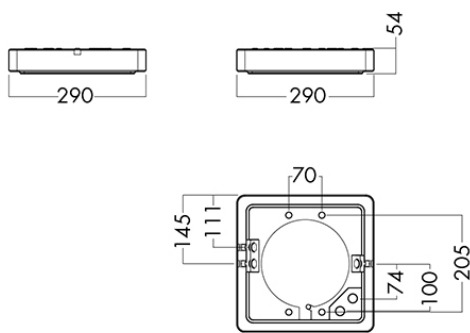

HOLLAND STANDARD

AL60/61

AL60/61 SURFACE MOUNTED LIGHT INSIDE/OUTSIDE

Application	Indoor (AL60) / Outdoor (AL61)
Protection degree	IP54 (AL60) - IP65 (AL61)
Housing	Die-cast Aluminium painted in polyester powder paint in color Grey (RAL 9006), White (RAL 9016) or Black (RAL 9005).
Cable insert	3 x M20 grommet cable gland takes cables from 7 - 11mm dia.
Light source	LED
Supply voltage	230V
Mounting	Surface or wall mounting, fixed with 4 screws

PART NO.

AL60 series (inside)

AL6031305	1000 HF 830 GR/GR	2,3 kg
AL6031309	1000 HF 830 WH/WH	2,8 kg
AL6041304	1700 HF 830 GR/GR	3,1 kg
AL6041308	1700 HF 830 WH/WH	3,0 kg

Other color decor; black/chrome/copper on request

AL61 series (outside)

AL6131300	1000HF 830 GR	2,6 kg
AL6131301	1000HF 830 WH	2,6 kg
AL6141300	1700HF 830 GR	3,4 kg
AL6141301	1700HF 830 WH	3,3 kg

WEIGHT