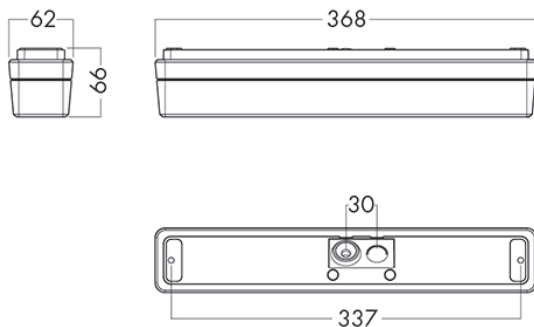

### MIRROR LIGHT LED AL60 SERIES

<b>Application:</b>	Mirror light for wall mounting above or on side and usage as berth light
<b>Protection degree:</b>	IP54
<b>Housing:</b>	Die-cast Aluminium painted in polyester powder paint in colour grey (RAL 9006), White (RAL 9016) or Black (RAL 9005).
<b>Diffuser:</b>	Opal polycarbonate
<b>Cable insert:</b>	2 x M20 glands, 7-11mm cable dia.
<b>Light source:</b>	LED
<b>Supply voltage</b>	230V
<b>Mounting:</b>	2 screws

**PART NO.**

**White**

- [AL6051301 - LED 600 HF 830 WH](#)
- [AL6051501 - LED 1000 HF 830 WH](#)

**Grey**

- [AL6051300 - LED 600 HF 830 GR](#)
- [AL6051500 - LED 1000 HF 830 GR](#)

**Black**

- [AL6051302 - LED 600 HF 830 BL](#)
- [AL6051502 - LED 1000 HF 830 BL](#)

**WEIGHT**

- 0.9kg
- 0.9kg
- 0.9kg
- 0.9kg
- 0.9kg
- 0.9kg