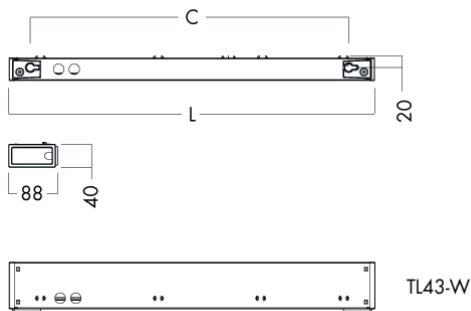

HOLLAND STANDARD

TL43

TL43 CORNICE LUMINAIRE

Application	Accommodation areas, passage ways
Protection degree	IP20
Housing	Zinc coated steel sheet, white RAL9016
Finish	Powder coated white RAL 9016
Diffuser	Clear polycarbonate
Cable entry	2 inlets for max. cable dia. 20,5mm
Light source	LED (included)
Mounting	to be installed directly to wall or ceiling

Type	L	C
TL43W 574 LED	574	490
TL43W 1174 LED	1174	1090

PART NO.

K38000015 B15 emergency lampholder

[TL43513063](#) TL43 LED - W574 220-240V 800HF 830 CO
[TL43513067](#) TL43 LED - W1174 220-240V 1800HF 830 CO

WEIGHT

1,3 kg
 1,9 kg