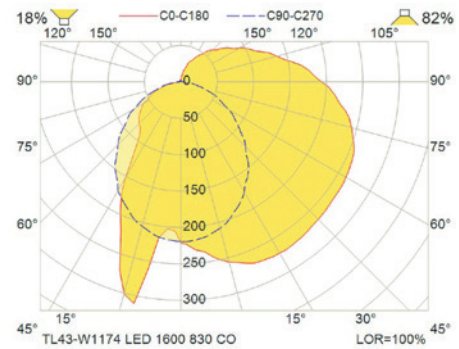

HOLLAND STANDARD

TL43

TL43 CORNICE LUMINAIRE

Application	Accommodation areas, passage ways
Protection degree	IP20
Housing	Zinc coated steel sheet, white RAL9016
Finish	Powder coated white RAL 9016
Diffuser	Clear polycarbonate
Cable entry	2 inlets for max. cable dia. 20,5mm
Light source	LED (included)
Mounting	to be installed directly to wall or ceiling

Type	L	C
TL43W 574 LED	574	490
TL43W 1174 LED	1174	1090

PART NO.

K38000015 B15 emergency lampholder

[TL43513063](#) TL43 LED - W574 220-240V 800HF 830 CO
[TL43513067](#) TL43 LED - W1174 220-240V 1800HF 830 CO

WEIGHT

1,3 kg
 1,9 kg