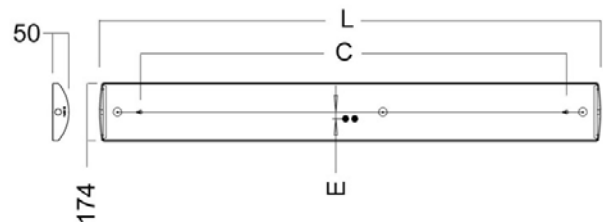

HOLLAND STANDARD

TL44-S
G2 LED

TL44 CEILING LUMINAIRE, SURFACE

Application	Accommodation areas, public areas etc.
Protection degree	IP44
Housing	Galvanised steel sheet, white
Finish	Powder coated white RAL 9016
Diffuser	Clear or opal polycarbonate
Cable entry	1 x Ø19 mm knock-out in each end cap and 2 x membrane glands in top
Lamp base	2 x T5 14, 28 W.
Light source	LED
Supply voltage	230V
Mounting	4 / 6 mounting holes, Ø 5mm
Remarks	On request with dimming or 1 or 3 hours emergency backup battery.

Size	L	C	E
TL44-S G2 LED 2000	630	400	20.5
TL44-S G2 LED 3600	1230	1000	20.5

PART NO.

TL44090542	TL44-S G2 LED 2000 HF 830 OP
TL44090550	TL44-S G2 LED 3600 HF 830 OP
TL44090686	TL44-S G2 LED 2000 HF E3/S 830 OP
TL44090556	TL44-S G2 LED 3600 HF E3/S 830 OP

WEIGHT

1,8 kg
3,0 kg
2,3 kg
3,1 kg