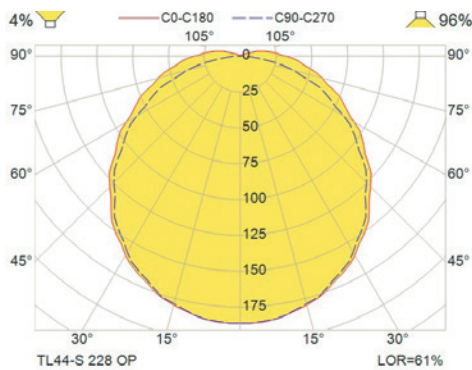

HOLLAND STANDARD

TL44-S
G2 LED

TL44 CEILING LUMINAIRE, SURFACE

Application	Accommodation areas, public areas etc.
Protection degree	IP44
Housing	Galvanised steel sheet, white
Finish	Powder coated white RAL 9016
Diffuser	Clear or opal polycarbonate
Cable entry	1 x Ø19 mm knock-out in each end cap and 2 x membrane glands in top
Lamp base	2 x T5 14, 28 W.
Light source	LED
Supply voltage	230V
Mounting	4 / 6 mounting holes, Ø 5mm
Remarks	On request with dimming or 1 or 3 hours emergency backup battery.

Size	L	C	E
TL44-S G2 LED 2000	630	400	20.5
TL44-S G2 LED 3600	1230	1000	20.5

PART NO.

TL44090542	TL44-S G2 LED 2000 HF 830 OP
TL44090550	TL44-S G2 LED 3600 HF 830 OP
TL44090686	TL44-S G2 LED 2000 HF E3/S 830 OP
TL44090556	TL44-S G2 LED 3600 HF E3/S 830 OP

WEIGHT

1,8 kg
3,0 kg
2,3 kg
3,1 kg