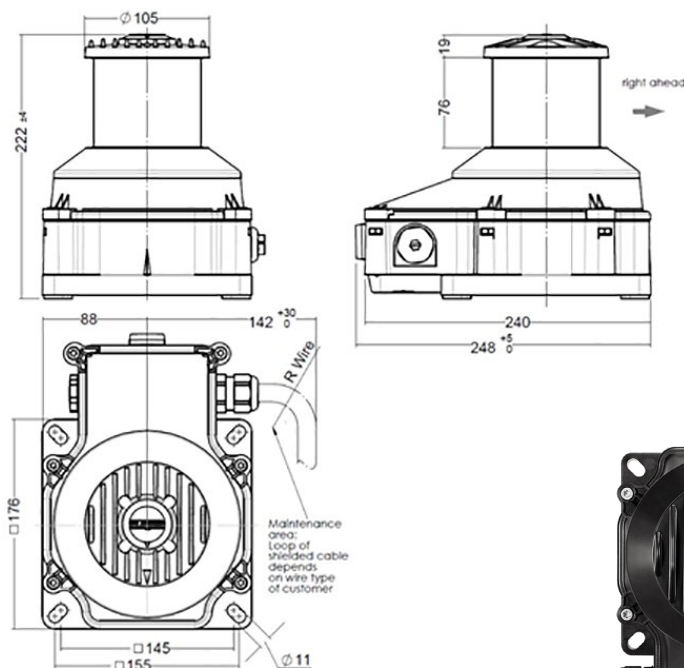

NAVIGATION LIGHTS

SERIES 75

NAVIGATION LIGHTS SERIES 75

Application	For vessels $\geq 20m$. For inland waterways without limitation of ship's length
Protection degree	IP66/67
Housing	Polycarbonate, Borosilicate glass
Dimensions	248 x 187 x 222 mm (LxWxH)
Light source	High power LED with integrated countdown system. Upper section main system, lower section backup system
Lifetime	2 x 100.000 hours at Ta 45°C (main and spare)
Mounting	4 hole mounting with connection box
Options	<ul style="list-style-type: none"> - Same dimensions as Series 65/70/70M (base) - Artic version (-40°) incl. de-icing function - Upside down versions available - Hoistable versions available

Single

Double

NAVIGATION LIGHTS

SERIES 75

SERIES 75

		75 SINGLE		75D DOUBLE		
MAIN SYSTEM	VISIBILITY	115 / 230VAC	24VDC	115 / 230VAC	115 / 230VAC	24VDC
RESERVE SYSTEM				115 / 230VAC	24VDC	24VDC
PORT	3 NM	3684205000	3684203000	3679205000	3679206000	3679203000
STARBOARD	3 NM	3683105000	3683103000	3678105000	3678106000	3678103000
MASTHEAD	6 NM	3681005000	3681003000	3676005000	3676006000	3676003000
STERN WHITE	3 NM	3682705000	3682703000	3677705000	3677706000	3677703000
STERN YELLOW	3 NM	3682405000	3682403000	3677405000	3677406000	3677403000
ALL-ROUND WHITE	3 NM	3680705000	3680703000	3675705000	3675706000	3675703000
ALL-ROUND GREEN	3 NM	3680105000	3680103000	3675105000	3675106000	3675103000
ALL-ROUND RED	3 NM	3680205000	3680203000	3675205000	3675206000	3675203000
ALL-ROUND YELLOW	3 NM	3680405000	3680403000	3675405000	3675406000	3675403000
ALL-ROUND WHITE (2X180°)	3 NM	3680705003	3680703003	3675705003	3675706003	3675703003
ALL-ROUND GREEN (2X180°)	3 NM	3680105003	3680103003	3675105003	3675106003	3675103003
ALL-ROUND RED (2X180°)	3 NM	3680205003	3680203003	3675205003	3675206003	3675203003