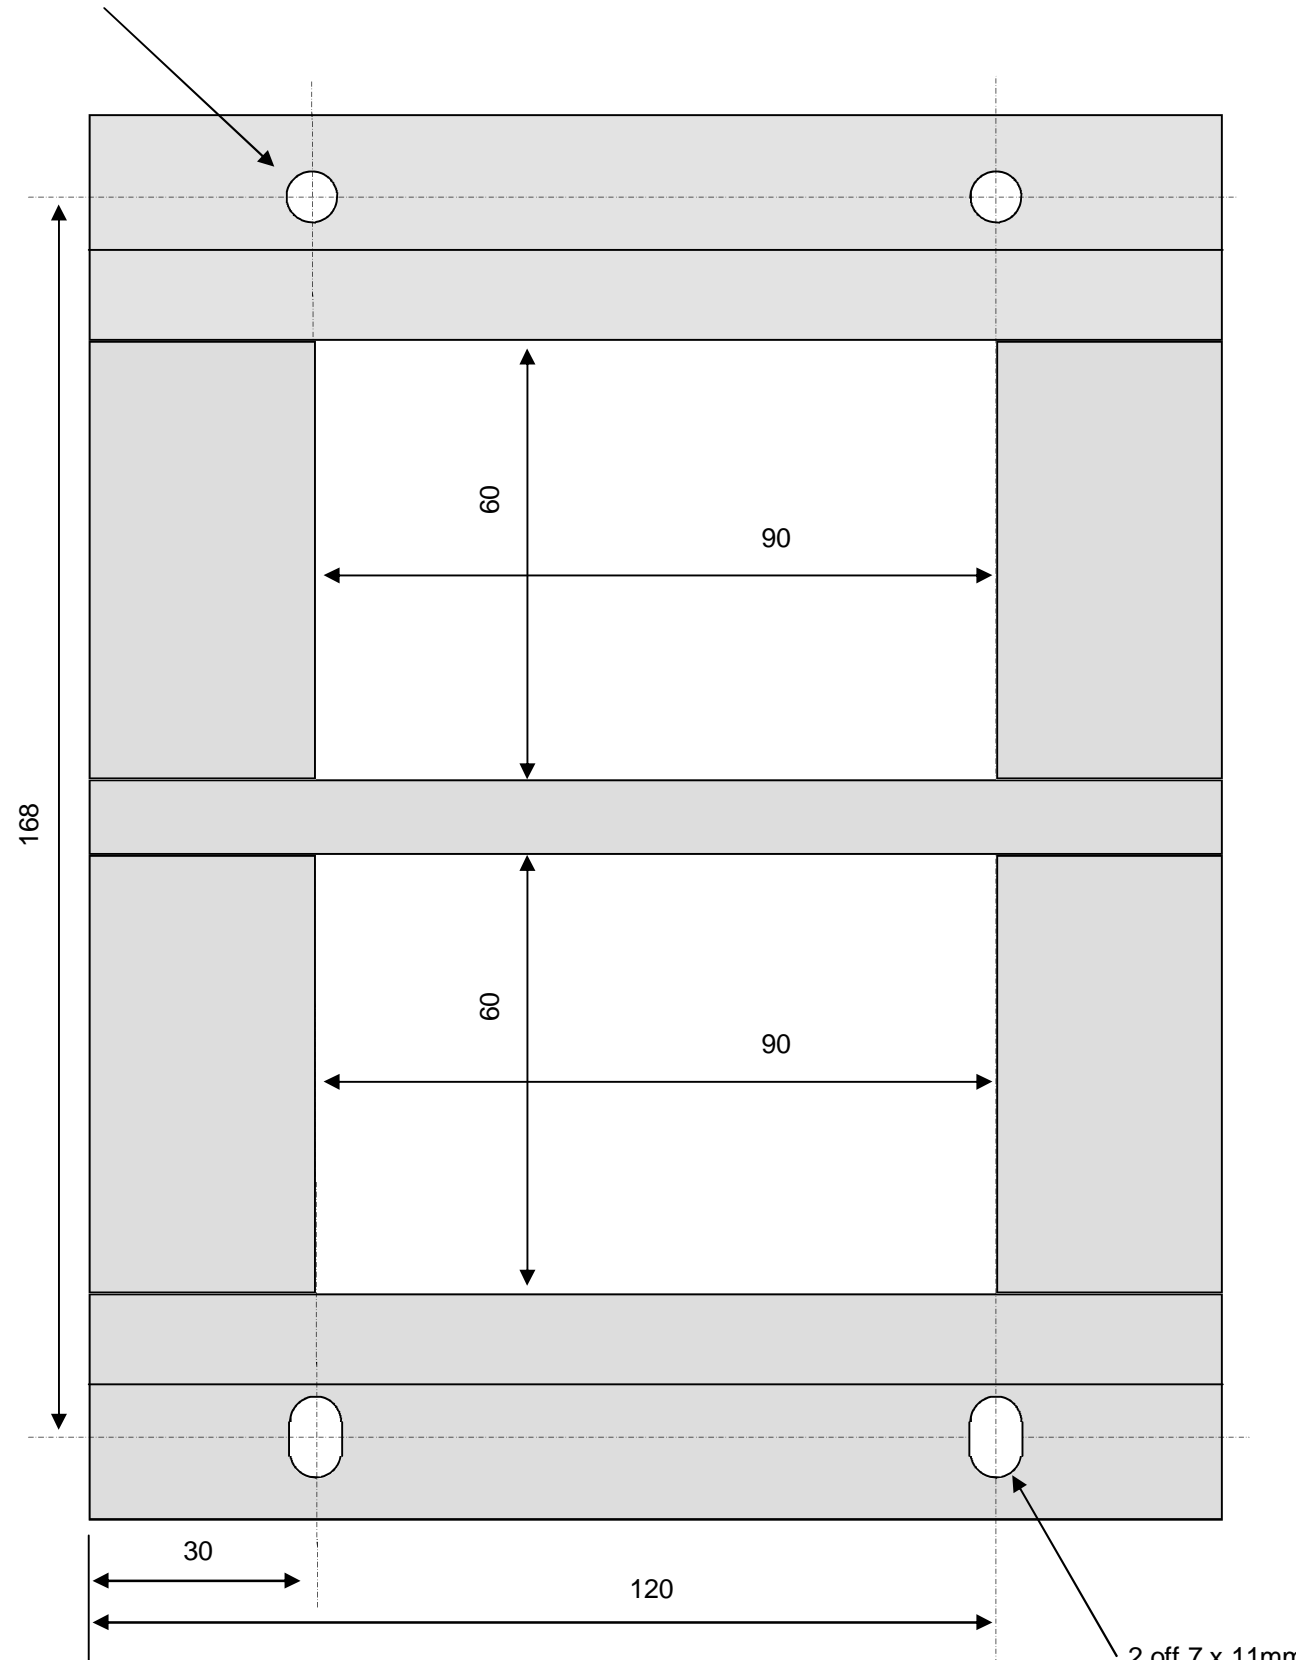

ALF 90

ALF 90 x 2

2 off 7mm Fixing Holes

2 off 7 x 11mm slotted holes