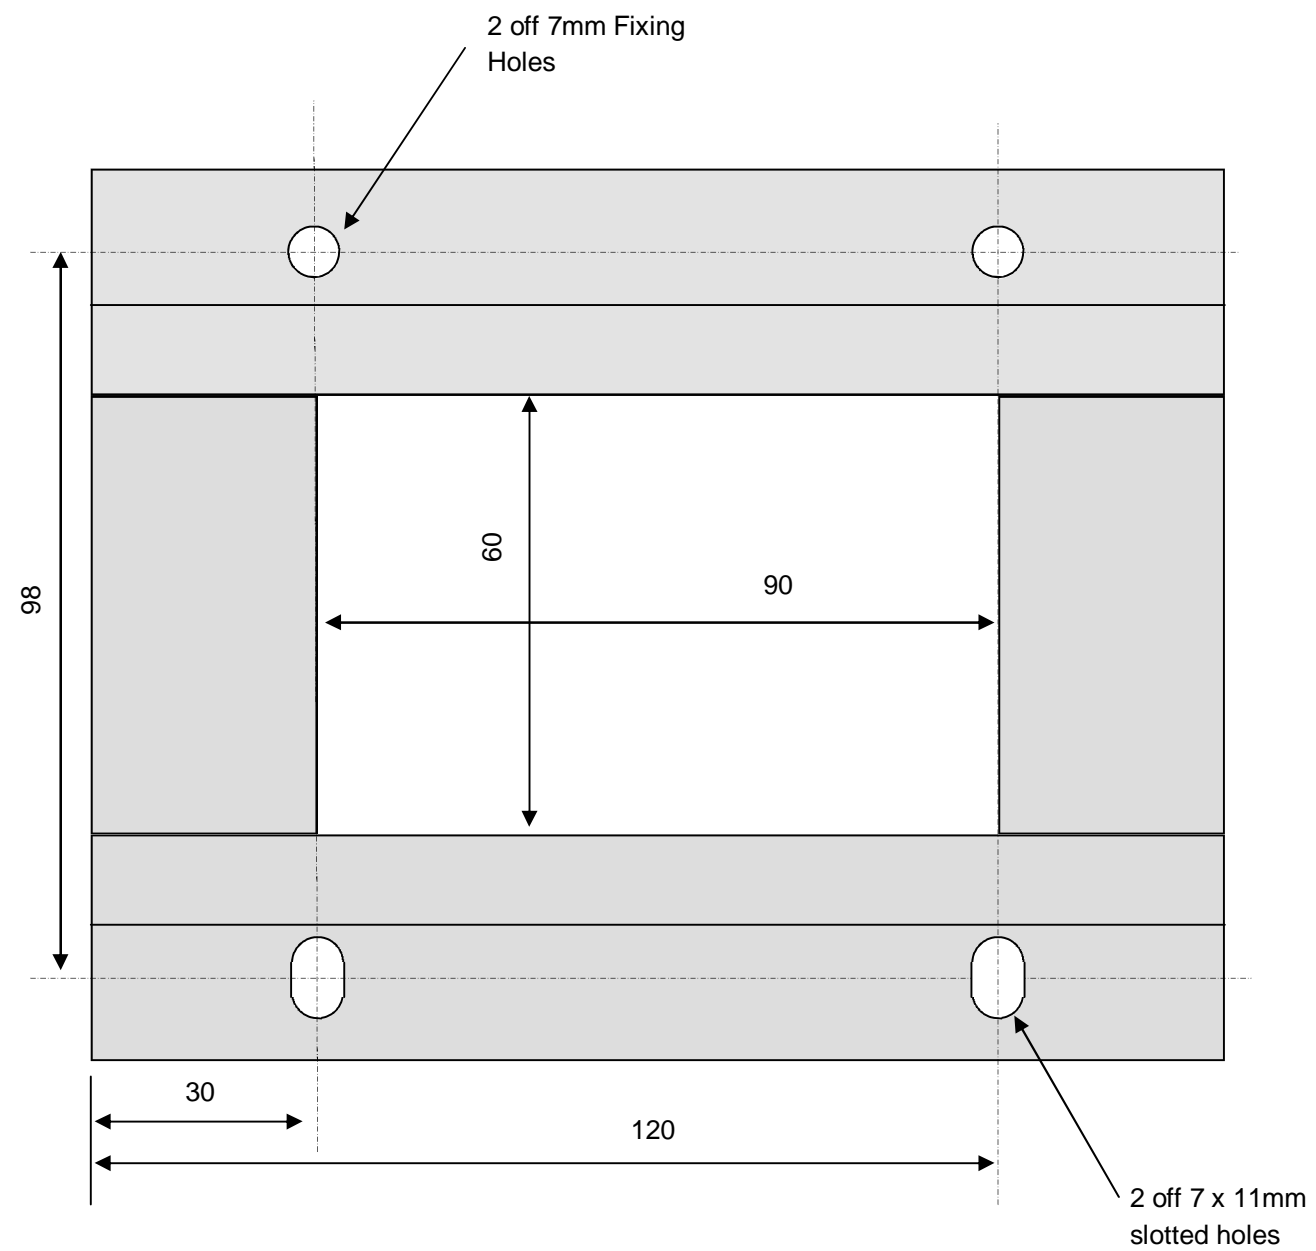

ALF 90

ALF 90 x 2

2 off 7mm Fixing Holes

2 off 7 x 11mm slotted holes