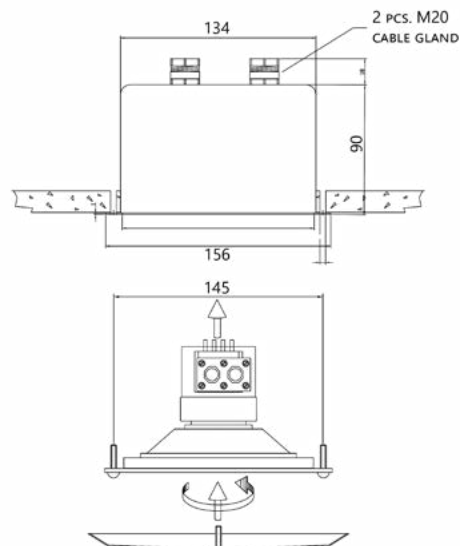

- Excellent price-quality ratio (both telephone and PA)
- STC meets the onboard demands
- 72 analogue lines connected in standard system
- Peripheral equipment ready for delivery within 24h

70/100V combined transformer	
Primary connections	
White: Green	70V
White: Red	100V
Secondary nominal tapings	
C : 6W	6,0W
C : 3	3,0W
C : 1,5	1,5W
C : 0,5W	0,5W

## Description:

- Flush mounting ceiling speaker
- Mounting with 2 screws, bracket
- Aluminium speaker cover RAL9010
- B15 steel fire dome
- Cable glands 2 x M20
- Short circuit fuses
- Ceramic connection terminals

## Dimensions

Ceiling cut-out: 136 mm  
 Installation depth: 90 mm

**MADE FOR MARINE ENVIRONMENT**